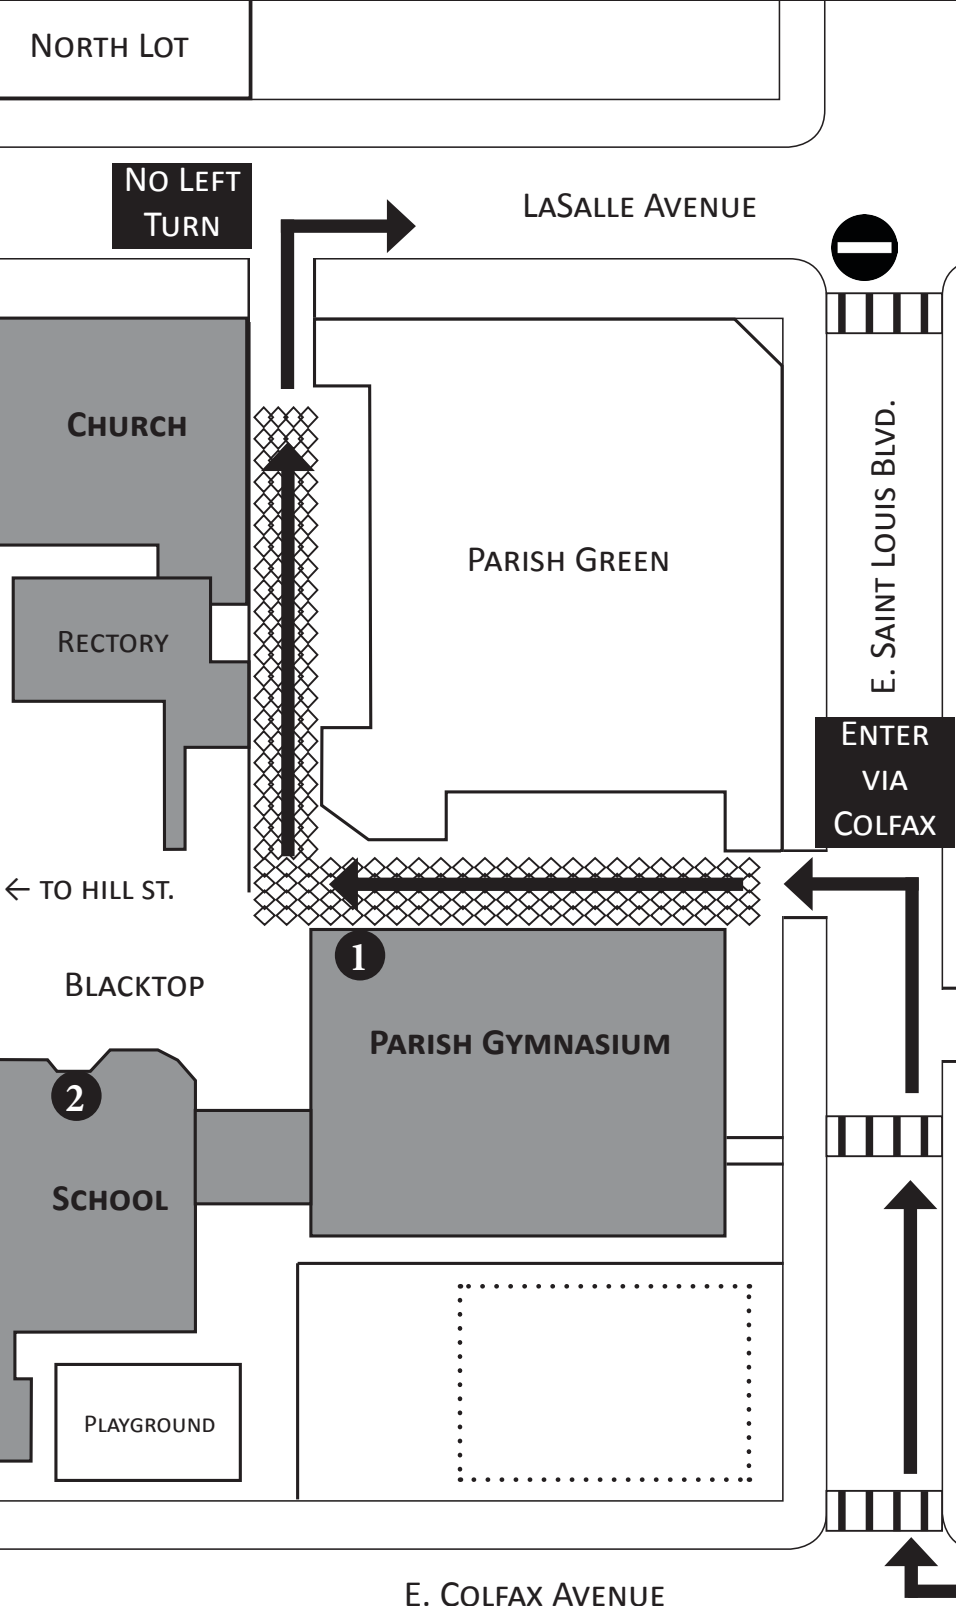

DROP-OFF & PICKUP MAP *Revised August 9, 2017*

- IMPORTANT:**
- The school driveway off of St. Louis is the recommended and safest drop-off/pickup location where school staff/volunteers will be present for assistance.
 - Please be patient and respect instructions from staff and volunteers. Drive slowly and use caution at all times. Cell phone use is prohibited in our school zone by city ordinance.
 - Drivers should remain in their cars at drop-off & pickup.
 - Please DO NOT enter school driveway from the north (LaSalle) and DO NOT turn left onto LaSalle when exiting.
 - Please do not block crosswalks or neighboring driveways.
 - Parents that wish to park during dropoff should use the North Lot.
 - Hill St. & North Lot are unsupervised drop-off/pickup.
 - Students will enter through the gym door (1). Tardy students should enter through the main door (2).