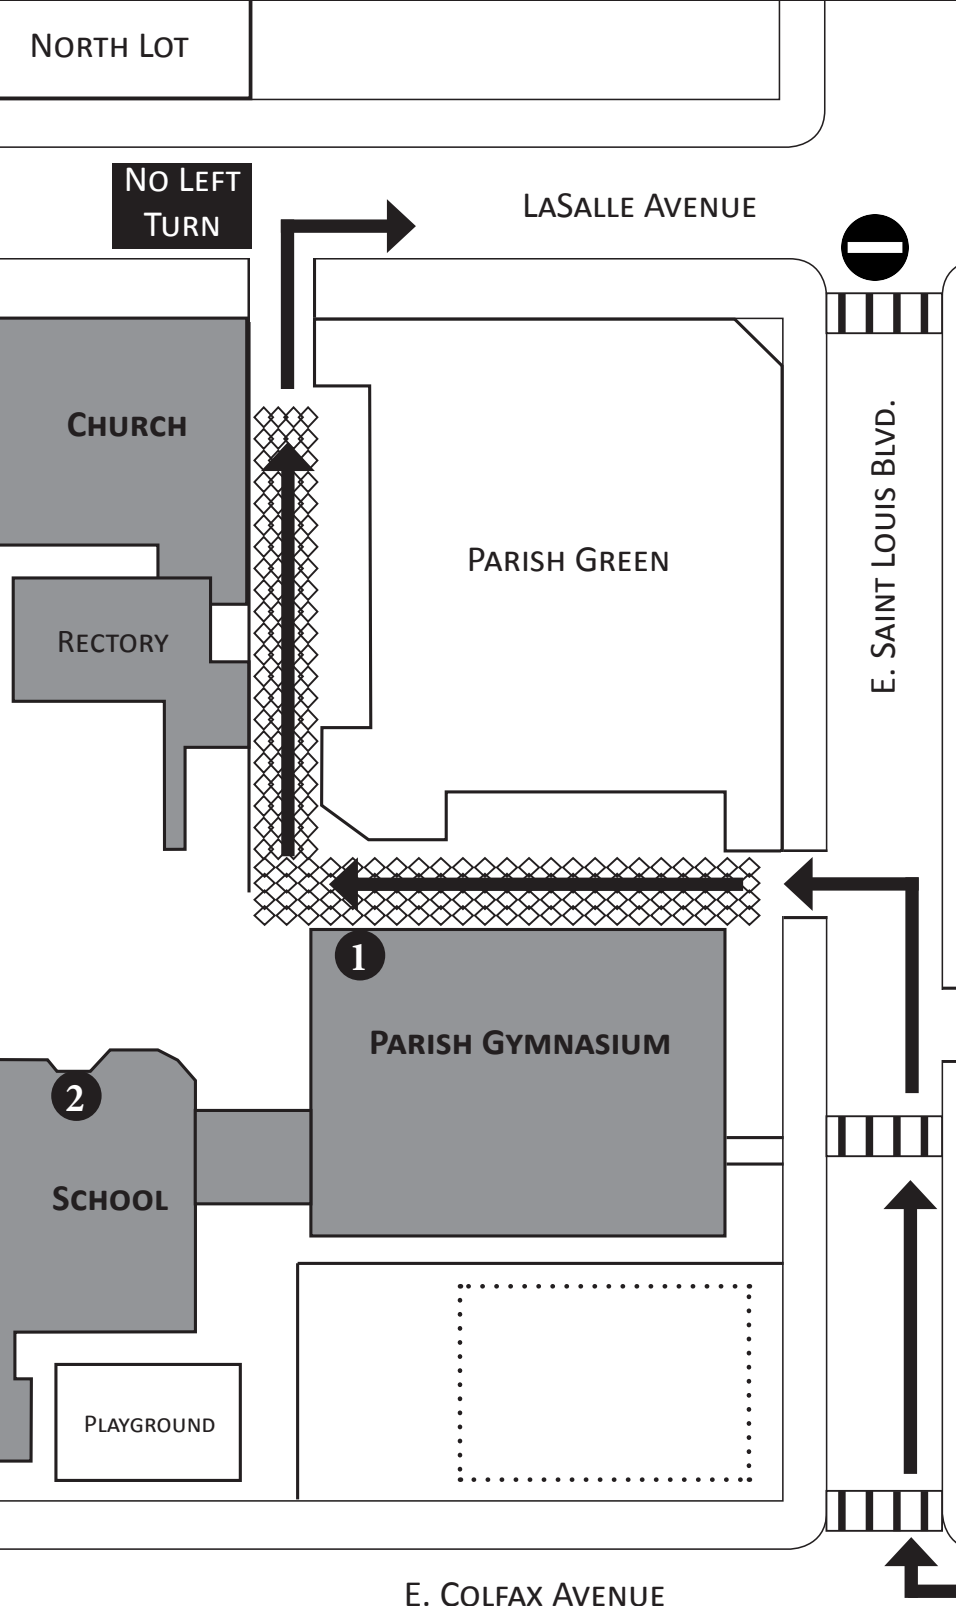

DROP-OFF & PICKUP MAP

IMPORTANT:

- The school driveway off of St. Louis is the recommended and safest drop-off/pickup location where school staff/volunteers will be present for assistance.
- Please be patient and respect instructions from staff and volunteers. Drive slowly and use caution at all times.
- Drivers should remain in their cars.
- Please do not block crosswalks or neighboring driveways on Colfax.
- Please **DO NOT TURN LEFT onto LaSalle** when exiting.
- Parents that wish to park during dropoff should use the North Lot.
- Parents may drop-off on Hill St., but it is unsupervised.
- Students will enter/exit through the gym door (1).
- Tardy students should enter through the main door (2).